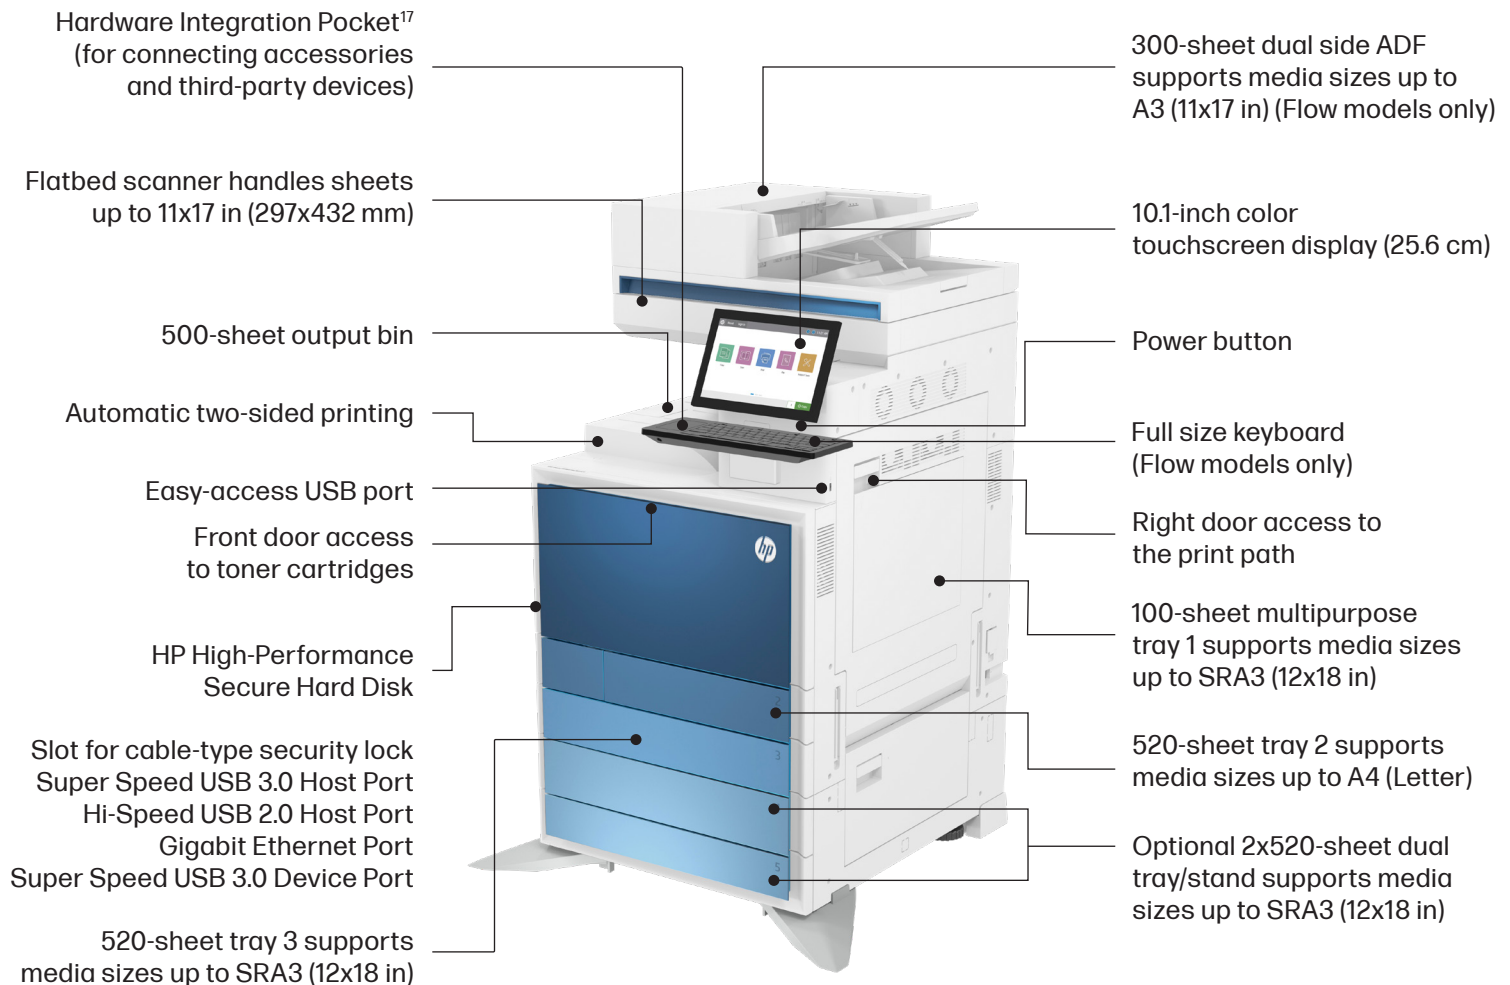

HP 800 Series Color LaserJet Copiers: No-Nonsense Productivity and Value

The Highlights:

- Available at 40, 50, 60 or 70 pages per minute
- Customized with your choice of Paper Feed and Finishing Options
- 300 Page Dual Scan Document Feeder
- Managed Printer Series = Lowest Cost of Operation
- Up to 12 x 18 Capable