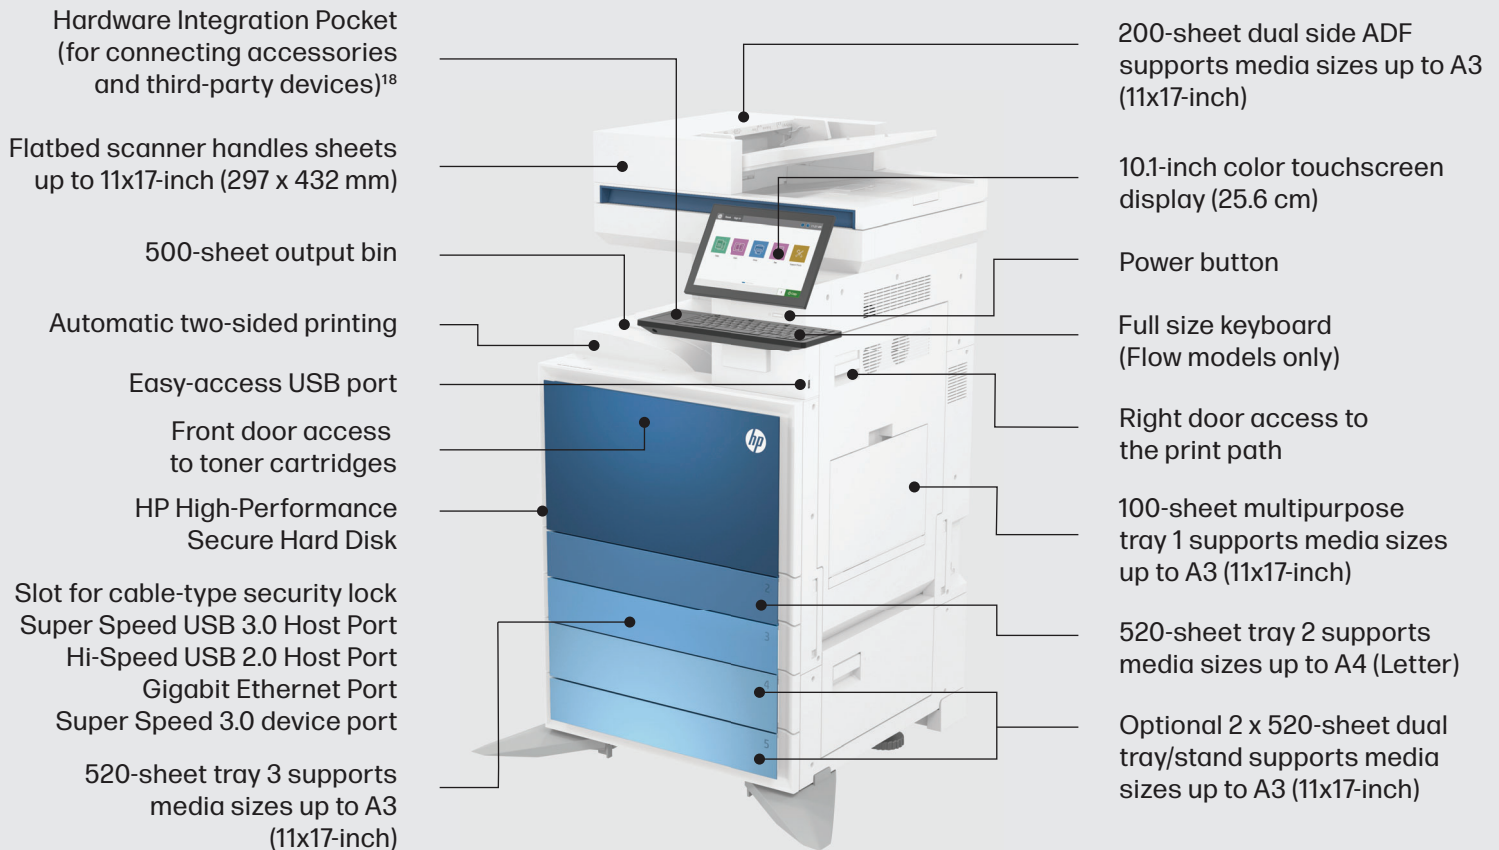

HP E700 Series Color LaserJet MFP's Value, Without Compromise

The Highlights:

- Available at 25, 30, or 35 pages per minute
- Customized with your choice of Paper Feed and Finishing Options
- 200 Page Dual Scan Document Feeder
- Managed Printer Series = Lowest Cost of Operation
- Up to 11 x 17 Capable